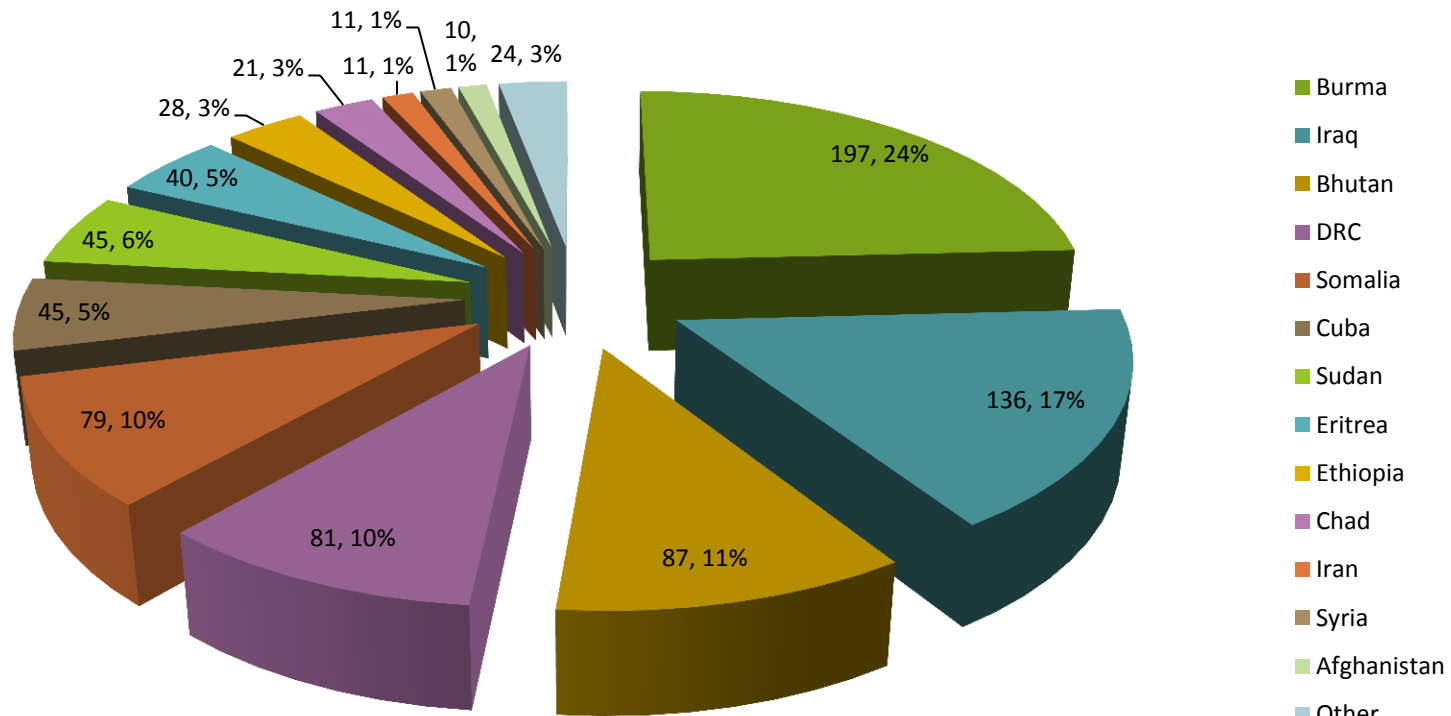

## Guilford County Refugee Arrivals by Country of Origin FY 2014

"Other includes refugees arriving from the following countries of origin: Burundi (n=1), Central African Republic (n=2), India (n=2), Liberia (n=1), Pakistan (n=1), Rwanda (n=1), and Zimbabwe (n=1).

Numbers are compiled by the Center for New North Carolinians based on data received from Church World Service, North Carolina African Services Coalition, and World Relief.

## Greensboro Refugee Arrivals by Country of Origin FY 2014

“Other” includes refugees arriving from the following countries of origin: Afghanistan (n=1), Central African Republic (n=2), Cuba (n=4), India (n=2), Liberia (n=1), Rwanda (n=1), Vietnam (n=3), and Zimbabwe (n=1).