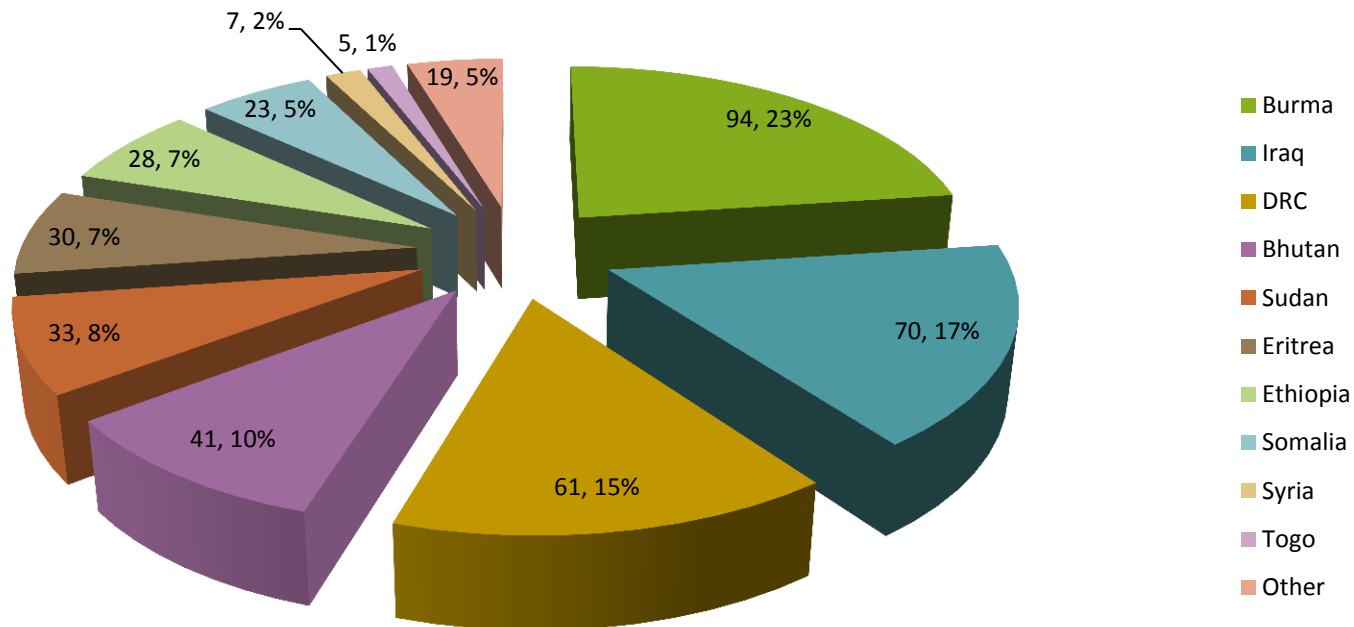

## Guilford County Refugee Arrivals by Country of Origin FY 2014

"Other includes refugees arriving from the following countries of origin: Burundi (n=1), Central African Republic (n=2), India (n=2), Liberia (n=1), Pakistan (n=1), Rwanda (n=1), and Zimbabwe (n=1).

Numbers are compiled by the Center for New North Carolinians based on data received from Church World Service, North Carolina African Services Coalition, and World Relief.

## Greensboro Refugee Arrivals by Country of Origin FY 2014

“Other” includes refugees arriving from the following countries of origin: Afghanistan (n=1), Central African Republic (n=2), Cuba (n=4), India (n=2), Liberia (n=1), Rwanda (n=1), Vietnam (n=3), and Zimbabwe (n=1).